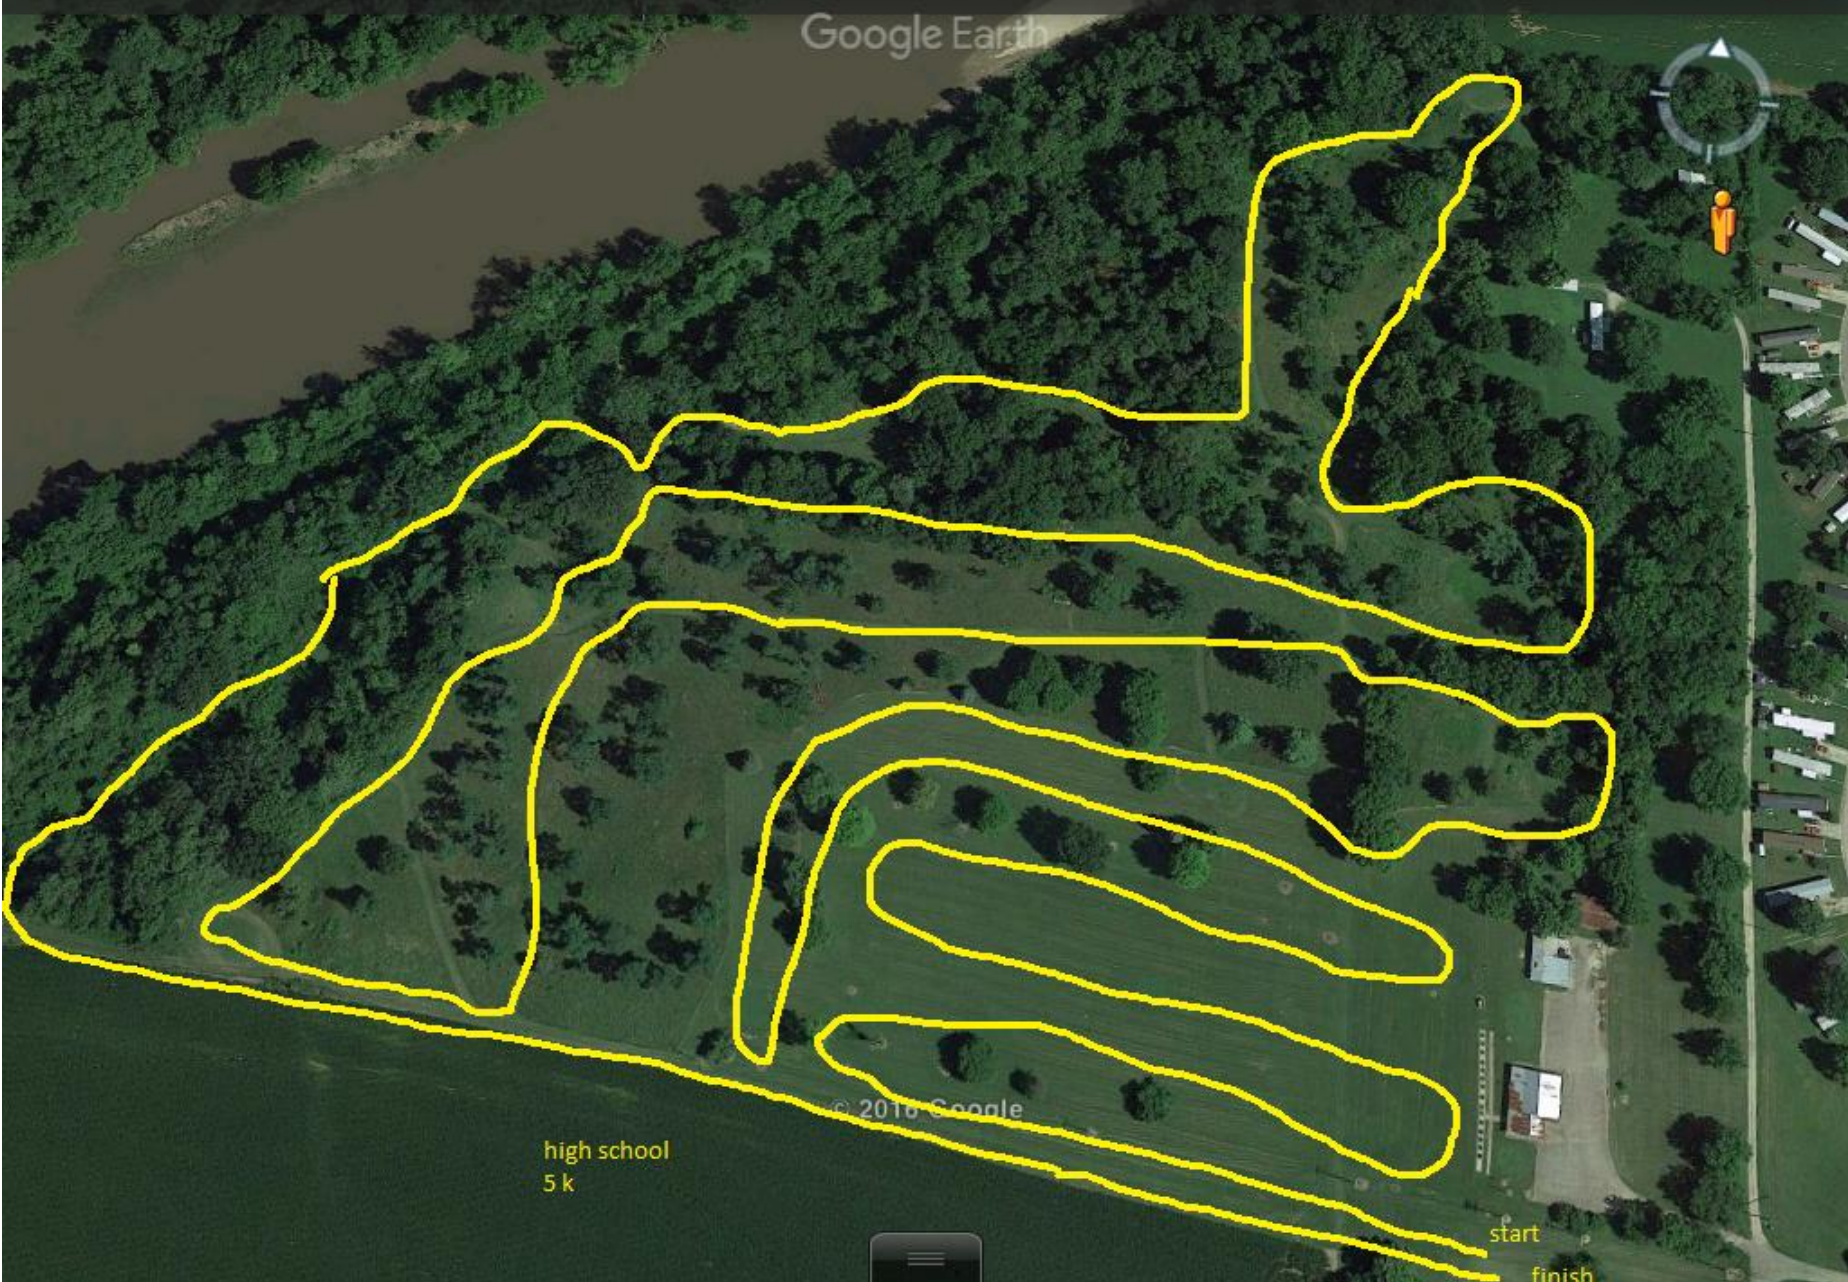

Back to App Store

4:31 PM

89%

Chillicothe ohio

Google Earth

high school
5 k

© 2016 Google

start

finish